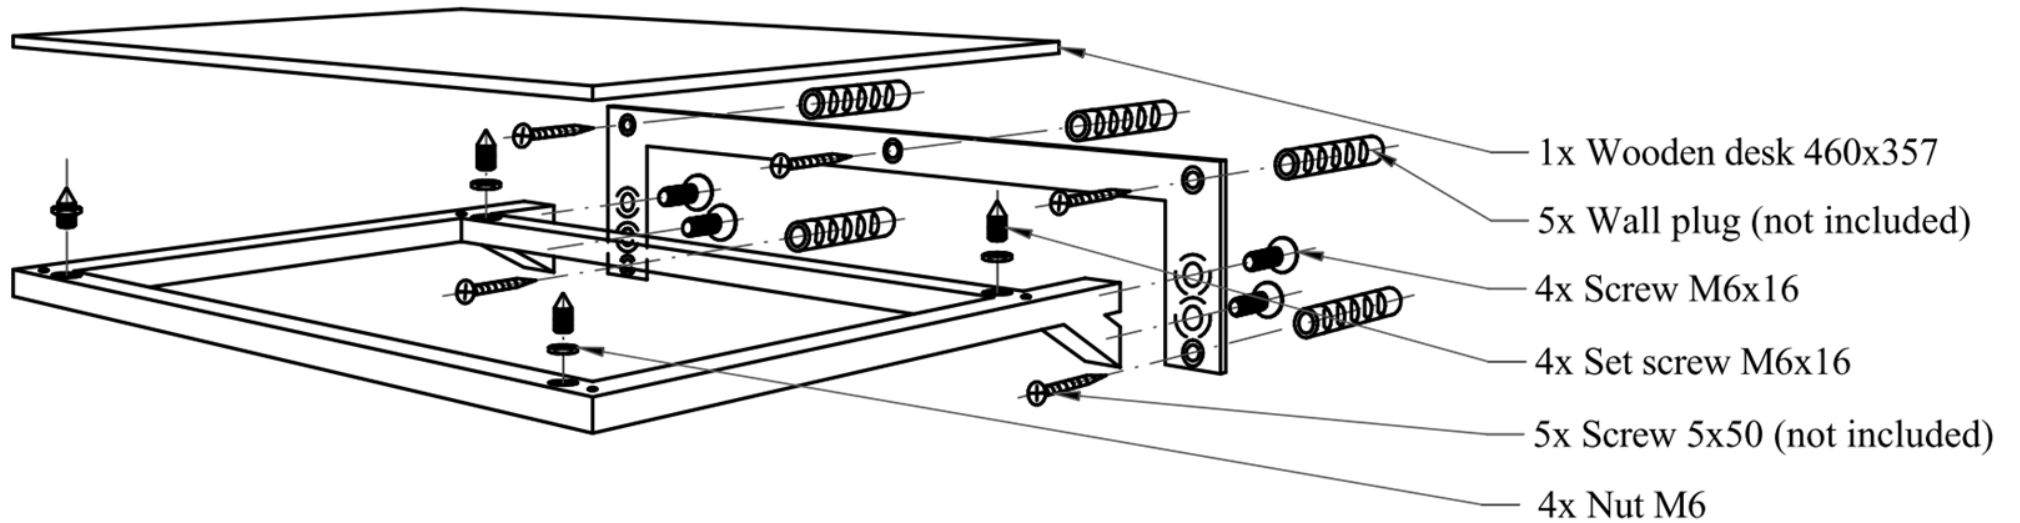

MOUNTING INSTRUCTIONS

WALL SHELF
WM-1