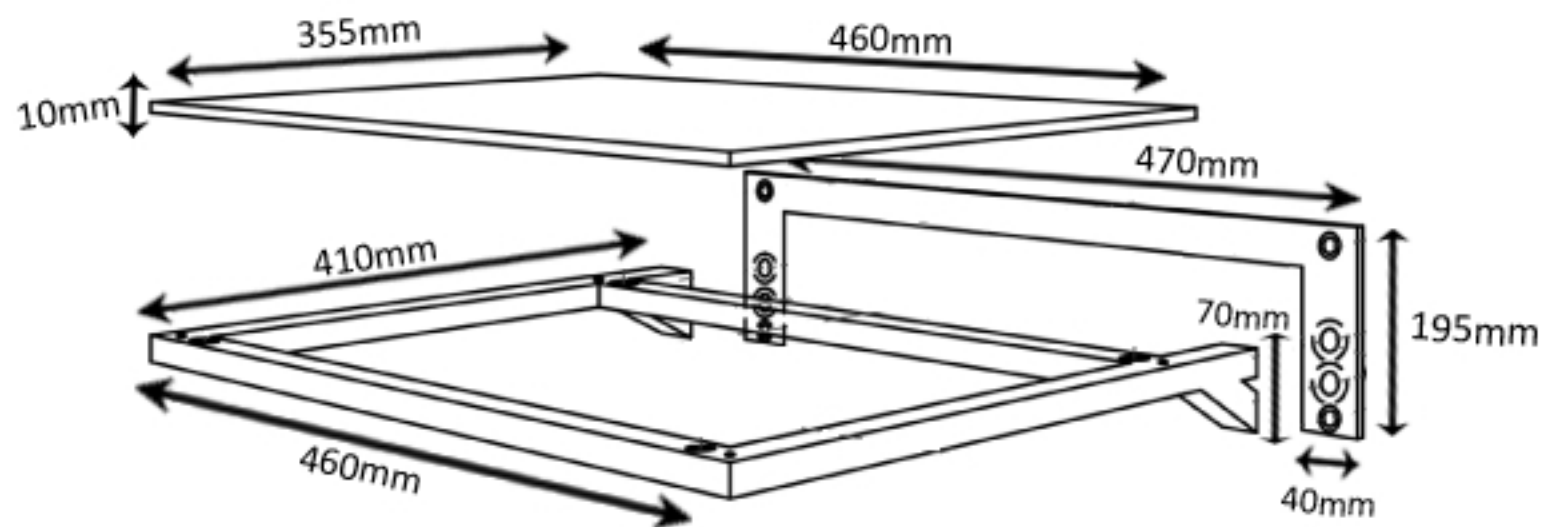

DIMENSIONS

WALL SHELF
WM-1